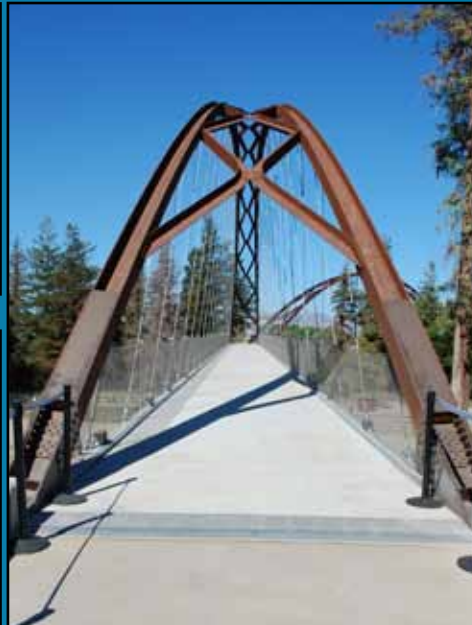

Albina
Co., Inc.

Toll-Free: (866) 252-4628 12080 SW Myslony St. Tualatin, OR 97062

info@albinaco.com

www.albinaco.com

YOUR BENDING EXPERTS

BENDING THE RULES™

- Angle
- Flat Bar
- Square Bar
- Wide Flange
- Channel
- Square Tubing
- Tee
- Rectangular Tubing
- Round Tube & Pipe
- Round Bar
- Rail
- Plate

Hwy 36 Bridge Denver, CO.

Happy Hallow Park & Zoo San Jose, CA.

Dry Creek Bridge Denver, CO.

Museum of Flight Seattle, WA.

May Creek Bridge Redmond, WA.